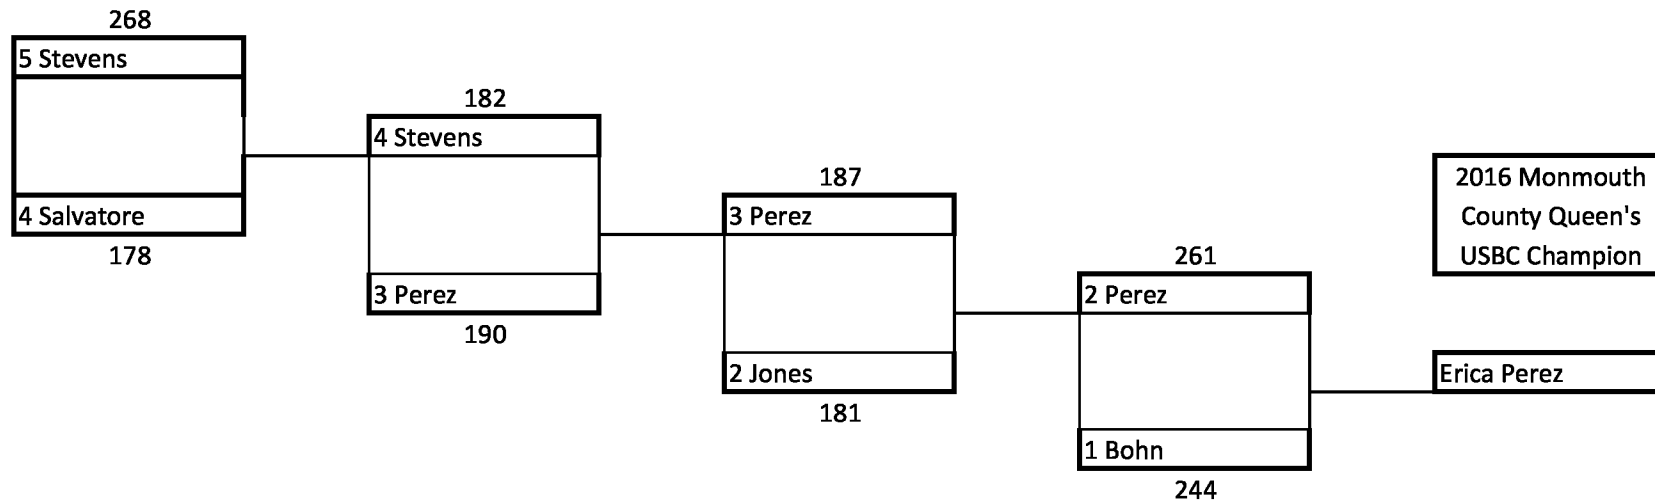

**MC USBC Queens Tournament  
May 1, 2016  
Howell Lanes, Howell NJ**

**Queen: Erica Perez, Tourn Mgr: Brian Rosseter, Runner-up: Leslie Bohn**

**Top 5: Tracey Stephens, Leslie Bohn, Barbara Salvatore, Diane Jones, Erica Perez**

# 2014 Monmouth County USBC Queen's Tournament Final